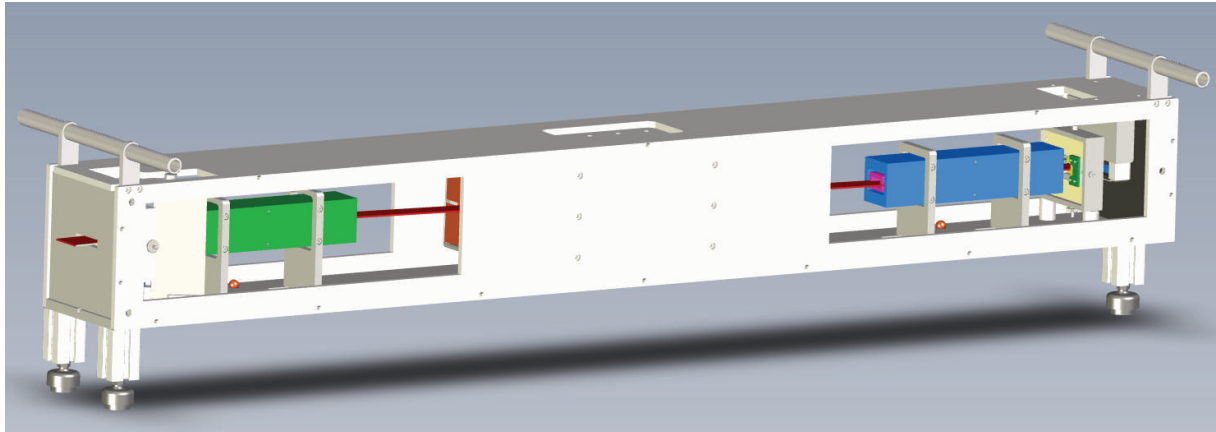

GOOSE (GAIN OF OYSTER SPECTROMETER EQUIPMENT)

Length = 1500 mm, Width = 150 mm, Height = 250 mm

"Semper Fidelis" (always faithful)

Geese annually migrate to warmer climates during the winter. Should a goose become injured during this trek, another goose will leave the migrating flock to stay with its fallen comrade. The goose will stay with the injured until he has recovered or until its final breath. Nothing silly about that.